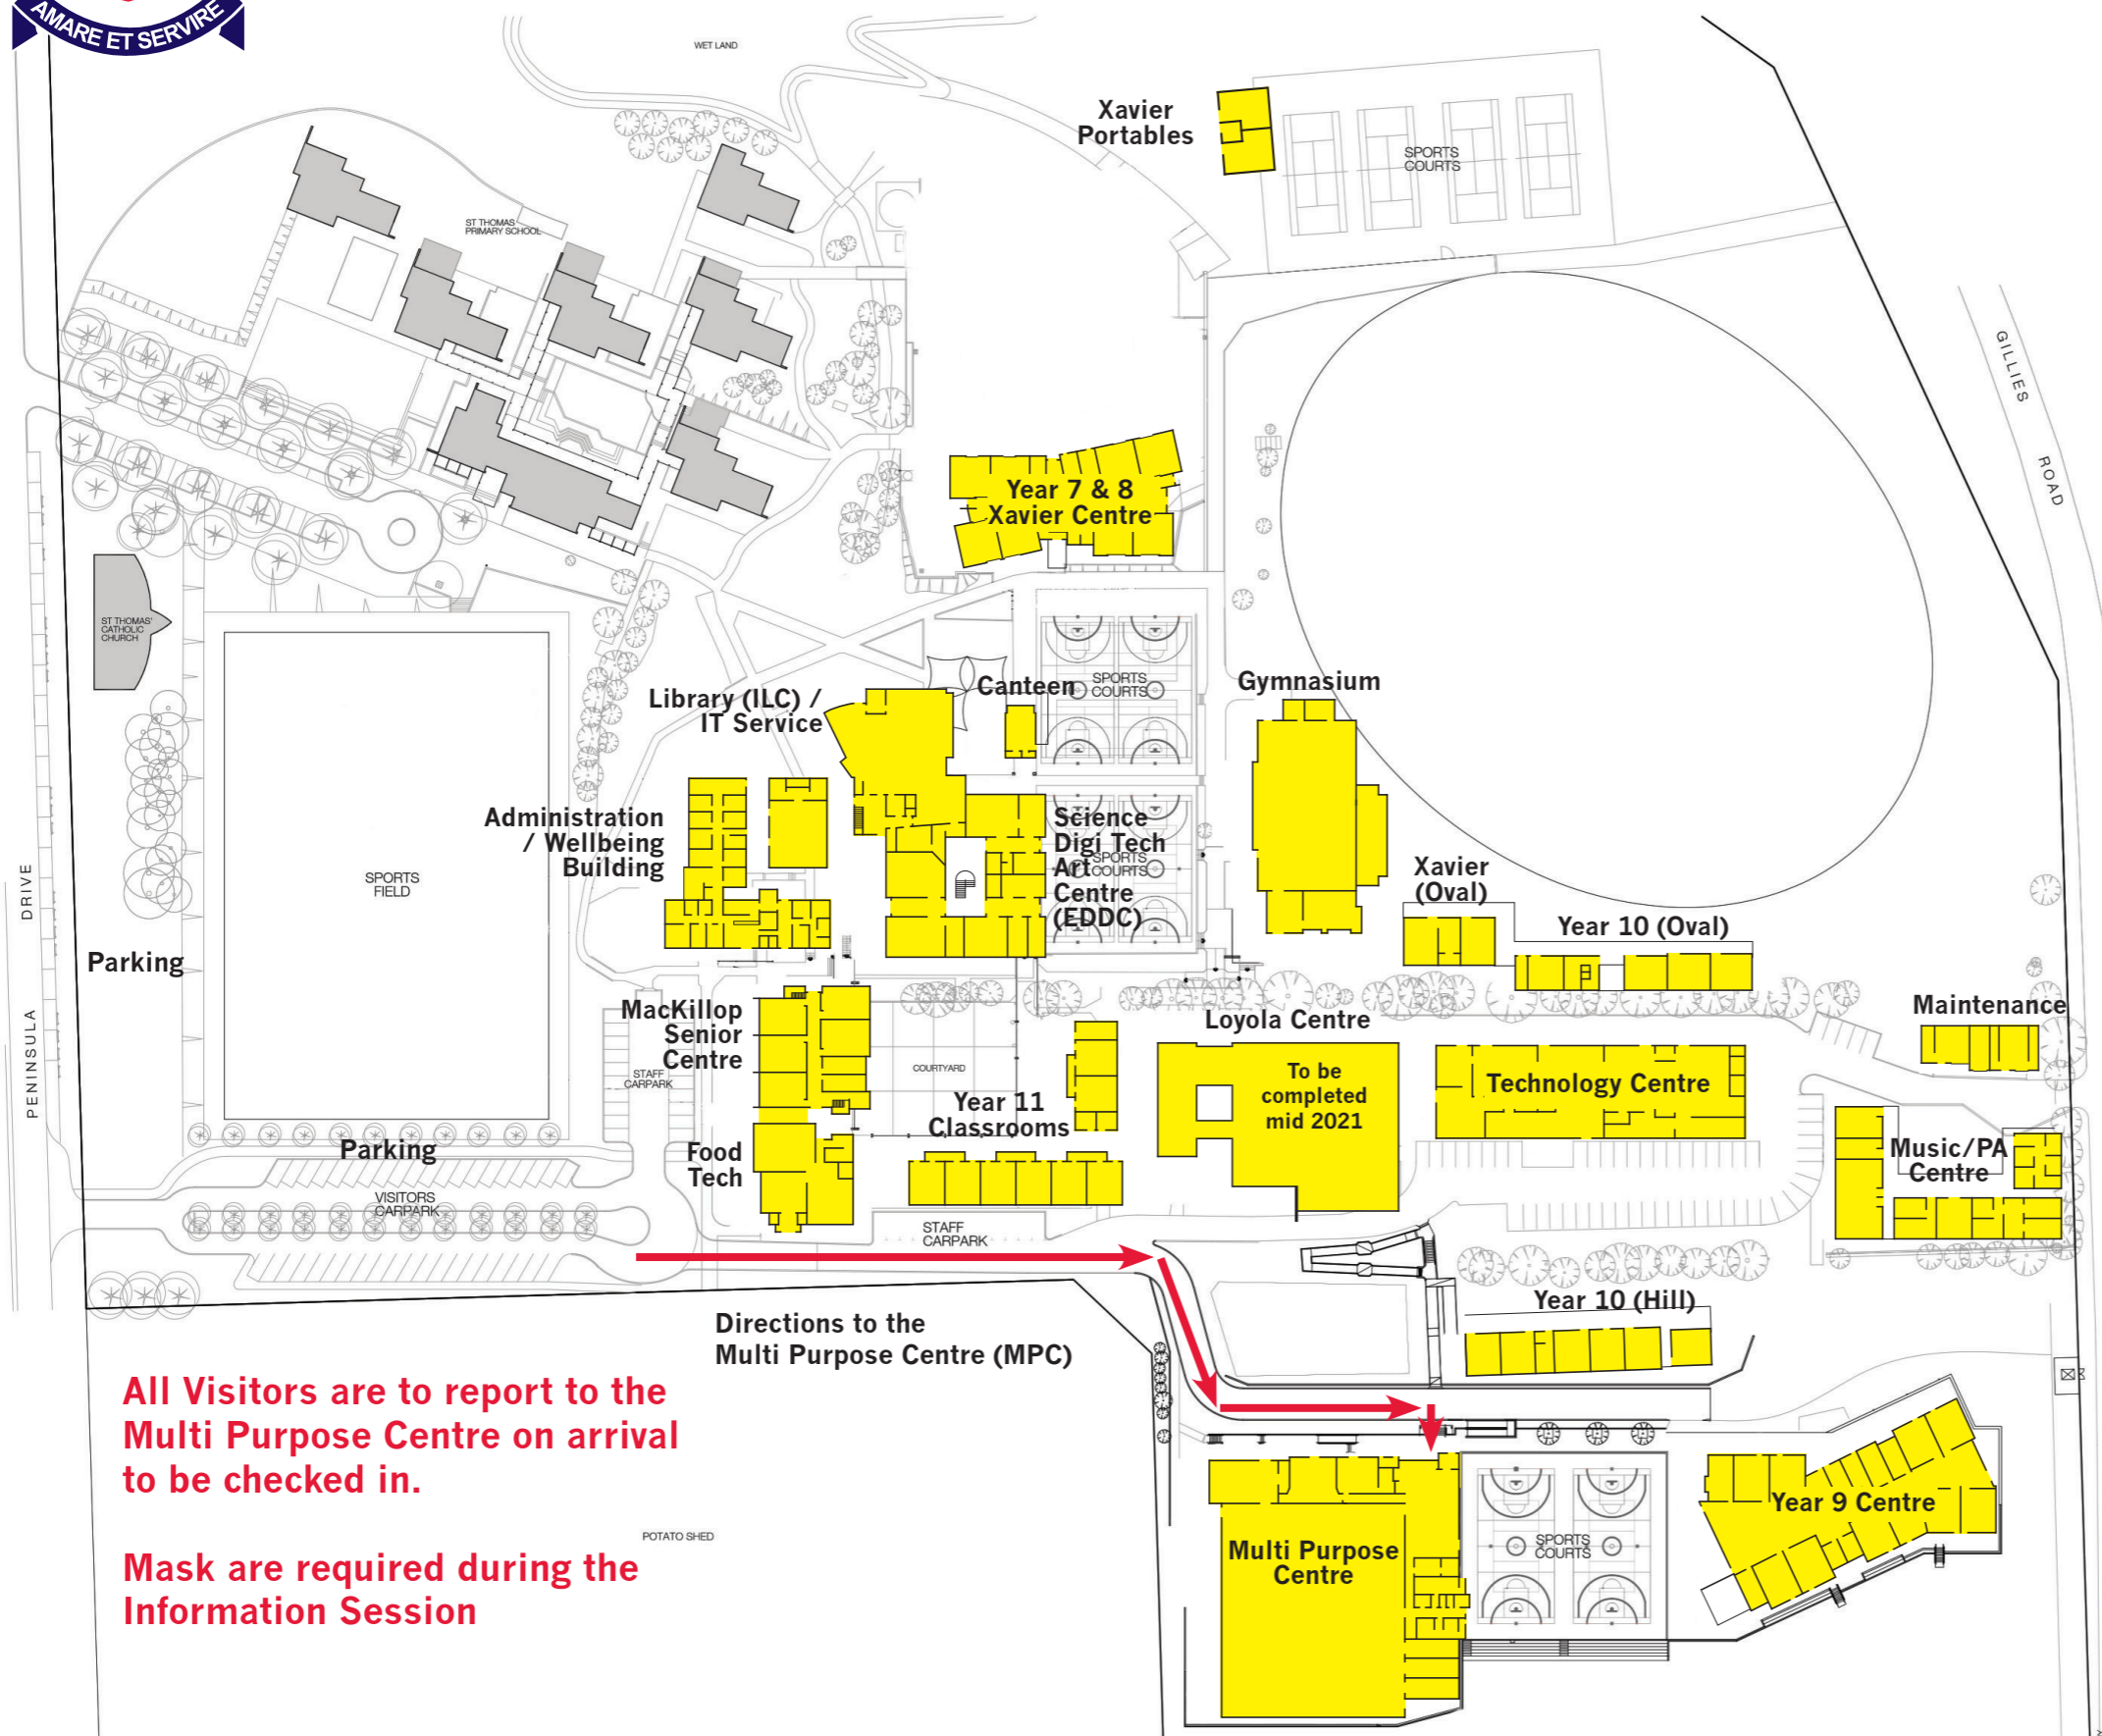

# Saint Ignatius College Map

**All Visitors are to report to the Multi Purpose Centre on arrival to be checked in.**

**Mask are required during the Information Session**

## Class Room Legend

Xavier Year 7 (Upstairs)	X09 - X016
Xavier Year 8 (Downstairs)	X01 - X018
Xavier Portables	X17 - X18
Xavier (Oval)	X19 - X20
EDDC (Downstairs)	E01 - E05
EDDC (Downstairs)	E06 - E14
MacKillop Centre (Downstairs)	M01 - M04
MacKillop Centre (Upstairs)	M06 - M10
Food Technology	F01 - F03
Year 11	S01 - S08
Year 10 (Hill)	S09 - S14
Year 10 (Oval)	S15 - S18
Multi Purpose Centre	G01 - G02
Year 9 Centre	H01 - H10
Technology Centre	T01 - T06
Music / Performing Arts	PA01 - PA13

Loyola Centre  
To replace current Admin and Wellbeing building in mid 2021